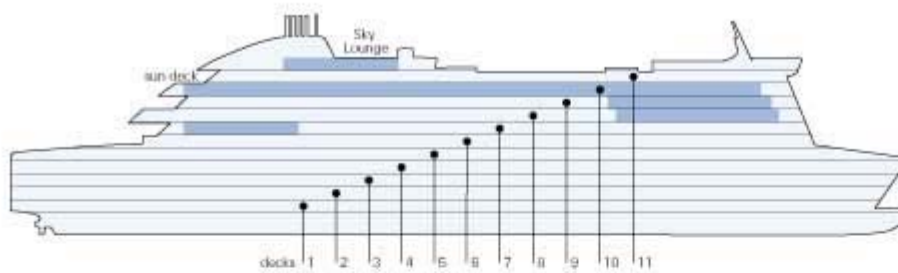

Pride of Rotterdam

Pride of Rotterdam

Cabin categorie

- Club cabins
  - Premier cabins
  - Standard cabins
  - Economy cabins
- all cabins are en suite  
 \* 2 berthbed cabin  
 \* 5 berth cabin  
 all other cabins are 4